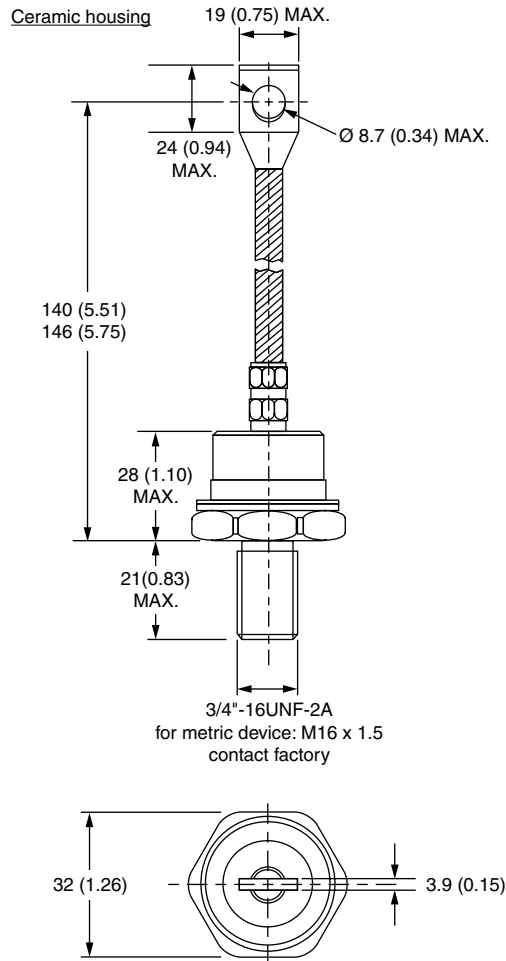

**DO-205AB (DO-9), B-60, B-61,
B-41 and B-40 for 301U(R) Series**

DIMENSIONS FOR 301U(R) SERIES - DO-205AB (DO-9) in millimeters (inches)

Outline Dimensions

Vishay High Power Products DO-205AB (DO-9), B-60, B-61,
B-41 and B-40 for 301U(R) Series

DIMENSIONS FOR 307U(R) SERIES - B-60 in millimeters (inches)

Outline Dimensions

DO-205AB (DO-9), B-60, B-61, Vishay High Power Products
B-41 and B-40 for 301U(R) Series

DIMENSIONS FOR 305U(R) SERIES - B-61 in millimeters (inches)

DIMENSIONS FOR 309U(R) SERIES - B-41 in millimeters (inches)

Outline Dimensions

Vishay High Power Products DO-205AB (DO-9), B-60, B-61,
B-41 and B-40 for 301U(R) Series

DIMENSIONS FOR 303U(R) SERIES - B-40 in millimeters (inches)