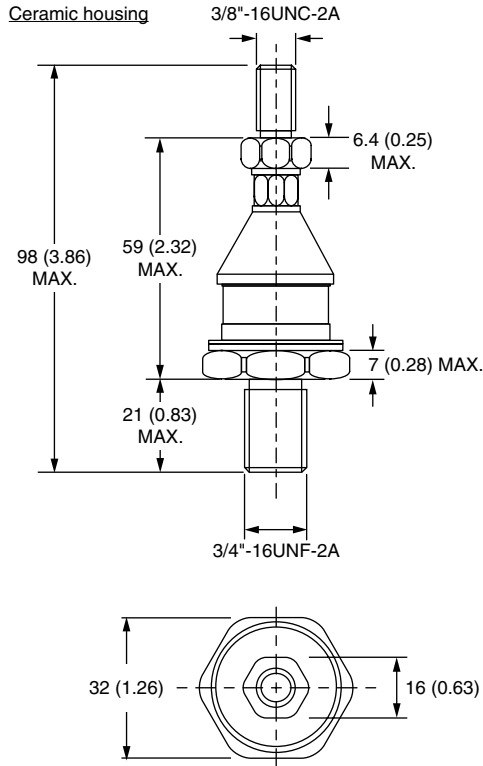

**DO-205AB (DO-9), B-60, B-61,
B-41 and B-40 for 301U(R) Series**

DIMENSIONS FOR 301U(R) SERIES - DO-205AB (DO-9) in millimeters (inches)

Outline Dimensions

Vishay High Power Products DO-205AB (DO-9), B-60, B-61,
B-41 and B-40 for 301U(R) Series

DIMENSIONS FOR 307U(R) SERIES - B-60 in millimeters (inches)

Outline Dimensions

DO-205AB (DO-9), B-60, B-61, Vishay High Power Products
B-41 and B-40 for 301U(R) Series

DIMENSIONS FOR 305U(R) SERIES - B-61 in millimeters (inches)

DIMENSIONS FOR 309U(R) SERIES - B-41 in millimeters (inches)

Outline Dimensions

Vishay High Power Products DO-205AB (DO-9), B-60, B-61,
B-41 and B-40 for 301U(R) Series

DIMENSIONS FOR 303U(R) SERIES - B-40 in millimeters (inches)