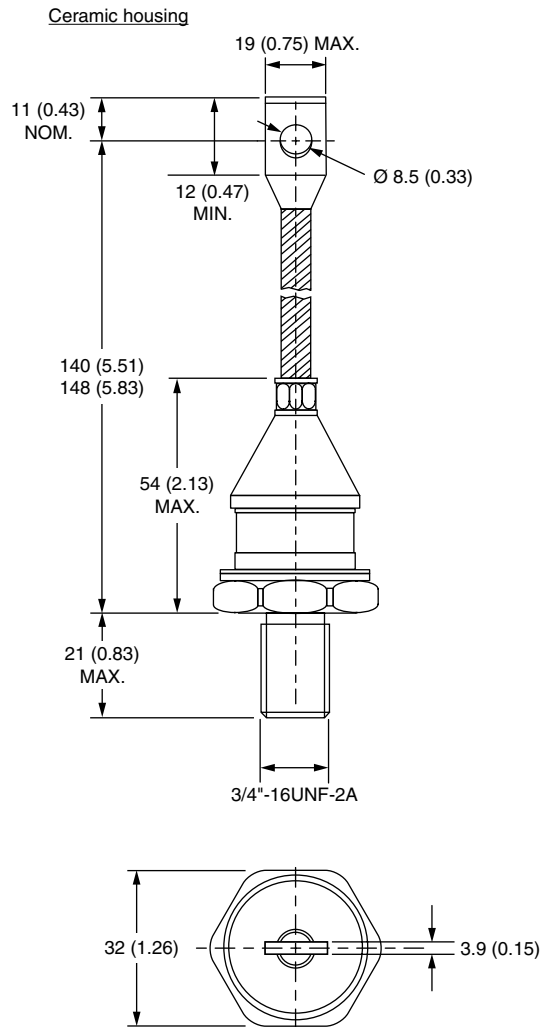

**DO-205AB (DO-9), B-60, B-61,
B-41 and B-40 for 301U(R) Series**

DIMENSIONS FOR 301U(R) SERIES - DO-205AB (DO-9) in millimeters (inches)

Outline Dimensions

Vishay High Power Products DO-205AB (DO-9), B-60, B-61,
B-41 and B-40 for 301U(R) Series

DIMENSIONS FOR 307U(R) SERIES - B-60 in millimeters (inches)

Outline Dimensions

DO-205AB (DO-9), B-60, B-61, Vishay High Power Products
B-41 and B-40 for 301U(R) Series

DIMENSIONS FOR 305U(R) SERIES - B-61 in millimeters (inches)

DIMENSIONS FOR 309U(R) SERIES - B-41 in millimeters (inches)

Outline Dimensions

Vishay High Power Products DO-205AB (DO-9), B-60, B-61,
B-41 and B-40 for 301U(R) Series

DIMENSIONS FOR 303U(R) SERIES - B-40 in millimeters (inches)