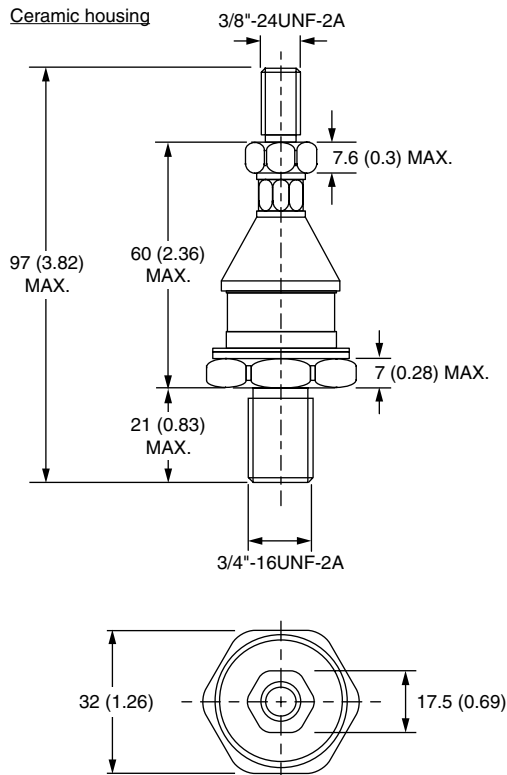

**DO-205AB (DO-9), B-60, B-61,
B-41 and B-40 for 301U(R) Series**

DIMENSIONS FOR 301U(R) SERIES - DO-205AB (DO-9) in millimeters (inches)

Outline Dimensions

Vishay High Power Products DO-205AB (DO-9), B-60, B-61,
B-41 and B-40 for 301U(R) Series

DIMENSIONS FOR 307U(R) SERIES - B-60 in millimeters (inches)

Outline Dimensions

DO-205AB (DO-9), B-60, B-61, Vishay High Power Products
B-41 and B-40 for 301U(R) Series

DIMENSIONS FOR 305U(R) SERIES - B-61 in millimeters (inches)

DIMENSIONS FOR 309U(R) SERIES - B-41 in millimeters (inches)

Outline Dimensions

Vishay High Power Products DO-205AB (DO-9), B-60, B-61,
B-41 and B-40 for 301U(R) Series

DIMENSIONS FOR 303U(R) SERIES - B-40 in millimeters (inches)